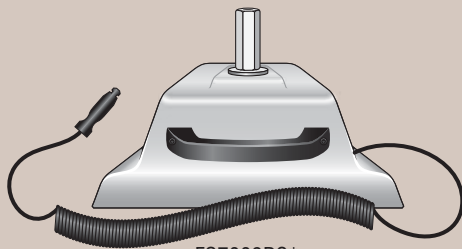

GLO-WORM™ LIGHT

MODEL	VOLT	DESCRIPTION
FSLED12-6	12	6 in. Length (.15 Amps)

Specify Color after Model No: C = Clear
A = Amber • R = Red • B = Blue • G = Green

FS7009*

Magnetic Mount Base with Handle

* Recommended for use with 3 ft. whips and are for temporary use only