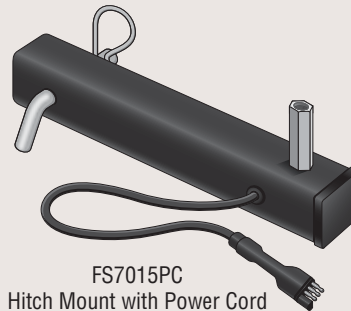

ACCESSORIES AND PARTS FOR HEAVY DUTY & LED WHIPS

LIGHT OPTIONS FOR HEAVY DUTY MODELS

TRADITIONAL LENS

MODEL	DESCRIPTION
FS7020	High Impact Plastic Lens - Specify Color
FS9030	Lamp, 12 Volt (1156) 38CP (2.1 Amps)
FS7004	Chrome Plated Metal Lens Cap (Use With No. 7020 Lens)

Specify color after Model No: C = Clear • A = Amber • R = Red • B = Blue • G = Green

Lens, Metal Cap, and Bulbs must be ordered separately to complete Traditional Lens assembly

ROCKET™ SUPER BRIGHT LED (360° Visibility)

MODEL	VOLT	DESCRIPTION
FSRKT	6-24	Rocket - Non Flashing LED (.08 -.25 Amps) Specify Color After Model No. C=Clear • A=Amber • R=Red
FSRKT-A/R	6-24	Rocket - Flashing LED (.08 -.25 Amps) Color: Amber/Red

GLO-WORM™ LIGHT

MODEL	VOLT	DESCRIPTION
FSLED12-6	12	6 in. Length (.15 Amps)

Specify Color after Model No: C = Clear
A = Amber • R = Red • B = Blue • G = Green

Magnetic Mount Base with Handle

* Recommended for use with 3 ft. whips and are for temporary use only

Magnetic Mount Base with Handle, Coiled Power Cord, and Lighter Plug

* Recommended for use with 3 ft. whips and are for temporary use only

FLAGSTAFF™ Warning Whips are available with a wide variety of mounting options for vehicle attachment. See the Accessories lists on pages 29 and 31 to assure you are ordering the proper parts for each style of Warning Whips.

ALL FLAGS BELOW AVAILABLE IN 2 SIZES: