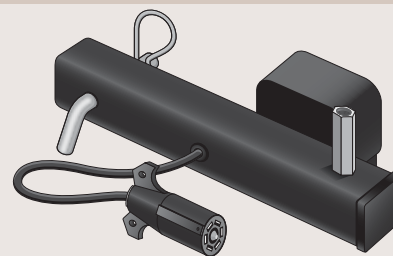

FS7015PC
Hitch Mount with Power Cord

FS7015PC-BU
Hitch Mount with Power Cord and Back-up Signal