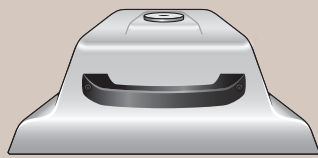

FS7009*

Magnetic Mount Base with Handle

* Recommended for use with 3 ft. whips and are for temporary use only