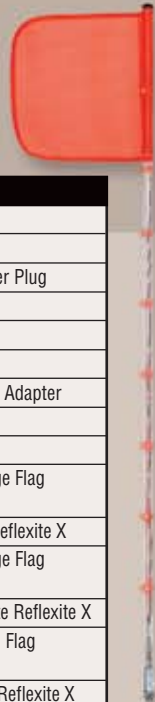

MODEL	DESCRIPTION
FS7006	Chrome Plated Heavy Duty Spring Mount
FS7008	Easy Mount Adapter for Quick Mounting and Removal
FS7009PC	Magnetic Mount Base with Coiled Power Cord and Lighter Plug
FSBP9V	Battery Pack - 9 Volt
FS7010	Clamp Bracket Mount for 1 1/2" Round Tubing
FS7012	"L" Bracket Mount for 1" Square Tubing
FS7012BP	"L" Bracket Mount with Battery, Switch and Easy-Mount Adapter
FS7015PC	Hitch Mount with Power Cord
FS7015PC-BU	Hitch Mount with Power Cord and Back-up Signal
FS9024	Standard Heavy Duty, Plastic Coated, Nylon Mesh, Orange Flag 11" H x 12" W (Mounting Clips included)
FS9025	Same Heavy Duty Orange Flag as FS9024 with a White Reflexite X
FS9024-16	Standard Heavy Duty, Plastic Coated, Nylon Mesh, Orange Flag 16" H x 16" W (Mounting Clips included)
FS9025-16	Same Heavy Duty Orange Flag as FS9024-16 with a White Reflexite X
FS9024-G	Standard Heavy Duty, Plastic Coated, Nylon Mesh, Green Flag 11" H x 12" W (Mounting Clips included)
FS9025-G	Same Heavy Duty Green Flag as FS9024-G with a White Reflexite X
FS9024-16-G	Standard Heavy Duty, Plastic Coated, Nylon Mesh, Green Flag 16" H x 16" W (Mounting Clips included)
FS9025-16-G	Same Heavy Duty Green Flag as FS9024-16-G with a White Reflexite X
FS9024-Y	Standard Heavy Duty, Plastic Coated, Nylon Mesh, Yellow Flag 11" H x 12" W (Mounting Clips included)
FS9025-Y	Same Heavy Duty Yellow Flag as FS9024-G with a White Reflexite X
FS9024-16-Y	Standard Heavy Duty, Plastic Coated, Nylon Mesh, Yellow Flag 16" H x 16" W (Mounting Clips included)
FS9025-16-Y	Same Heavy Duty Yellow Flag as FS9024Y-16-Y with a White Reflexite X
FS9026	Hot Plug
FS9028	Hot Plug with Wire Pigtail