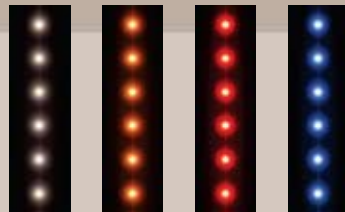

# LED WARNING WHIPS

The FLAGSTAFF™ LED Warning Whip provides easy recognition of moving vehicles in a variety of applications. Each whip consists of a flexible 3 or 5 foot clear Lexan plastic whip containing multiple High-Vis LED white, amber, red or blue lights. Whip includes heavy duty flag and threaded mounting base for vehicle attachment. Accessory mounting brackets available. The vehicle battery provides power to the LED whip. Optional 9 volt battery pack available for vehicles without a power supply.

## FLAGSTAFF™ LED WARNING WHIPS

MODEL	DESCRIPTION
<b>5 FOOT OPTIONS</b>	
LSW5	5 ft. LED Flagstaff, Heavy Duty Flag, Mounting Base
LSW5X	5 ft. LED Flagstaff, Heavy Duty Flag with Reflexite X, Mounting Base
<b>3 FOOT OPTIONS</b>	
LSW3	3 ft. LED Flagstaff, Heavy Duty Flag, Mounting Base
LSW3X	3 ft. LED Flagstaff, Heavy Duty Flag with Reflexite X, Mounting Base

# LIGHT DUTY WARNING WHIPS

The FLAGSTAFF™ Light Duty Series consists of a repairable .30 inch diameter, 7 foot flexible fiberglass whip with orange flag and mounting base for vehicle attachment. Various whip colors are available. Installation instructions included. Magnetic mounting base available as an accessory.

## FLAGSTAFF™ LIGHT DUTY WARNING WHIPS

MODEL	DESCRIPTION
FSRR7W	WHITE 7 ft. Flagstaff with Flag, Mounting Base - No Lamp Socket
FSRR7B	BLACK 7 ft. Flagstaff with Flag, Mounting Base - No Lamp Socket
FSRR7O	ORANGE 7 ft. Flagstaff with Flag, Mounting Base - No Lamp Socket
FSRR7R	RED 7 ft. Flagstaff with Flag, Mounting Base - No Lamp Socket
FSRR7BLU	BLUE 7 ft. Flagstaff with Flag, Mounting Base - No Lamp Socket