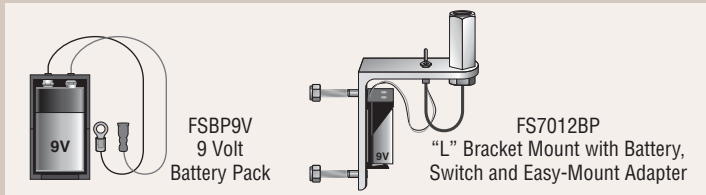

FLAGSTAFF™ LED WARNING WHIPS

MODEL	DESCRIPTION
5 FOOT OPTIONS	
LSW5	5 ft. LED Flagstaff, Heavy Duty Flag, Mounting Base
LSW5X	5 ft. LED Flagstaff, Heavy Duty Flag with Reflexite X, Mounting Base
3 FOOT OPTIONS	
LSW3	3 ft. LED Flagstaff, Heavy Duty Flag, Mounting Base
LSW3X	3 ft. LED Flagstaff, Heavy Duty Flag with Reflexite X, Mounting Base

Please specify color after Model No. C = Clear • A = Amber • R = Red • B = Blue