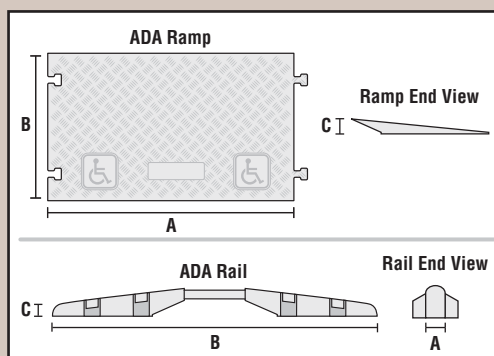

NOTE: Cross-Guard purchases include ramps and rails only - cable protectors must be purchased separately.

See Page 22 for additional photos of CROSS-GUARD® and illustration of the CROSS-GUARD® components.

Carnival Midway Safety...

LINEBACKER® Cable Protectors and ADA compliant ramps have "Greatly improved the safety and accessibility of our carnival midway" and "are one of the greatest improvements to hit our midway in years."

- Gehrie Aten, President
Bill Hames Shows, Inc.

WARNING!

Cross-Guard® ramps and rails are compatible only with Linebacker® and Guard Dog® cable protectors as specified. Improper use with other cable protector brands may result in product failure or injury.

ADA Compliant Symbols molded into each CROSS-GUARD® Ramp

SPECIFICATION DATA

Material..... Polyurethane (UV stabilized)
Operating Temp..... -40°F to 120°F (-40°C to 48°C)

LOAD CAPACITY PER TIRE/AXLE

Capacity	Max Load 70°F (21°C)
Ramps	10,500 lbs./Tire (4,763 kg)
	21,000 lbs./Axle (9,526 kg)